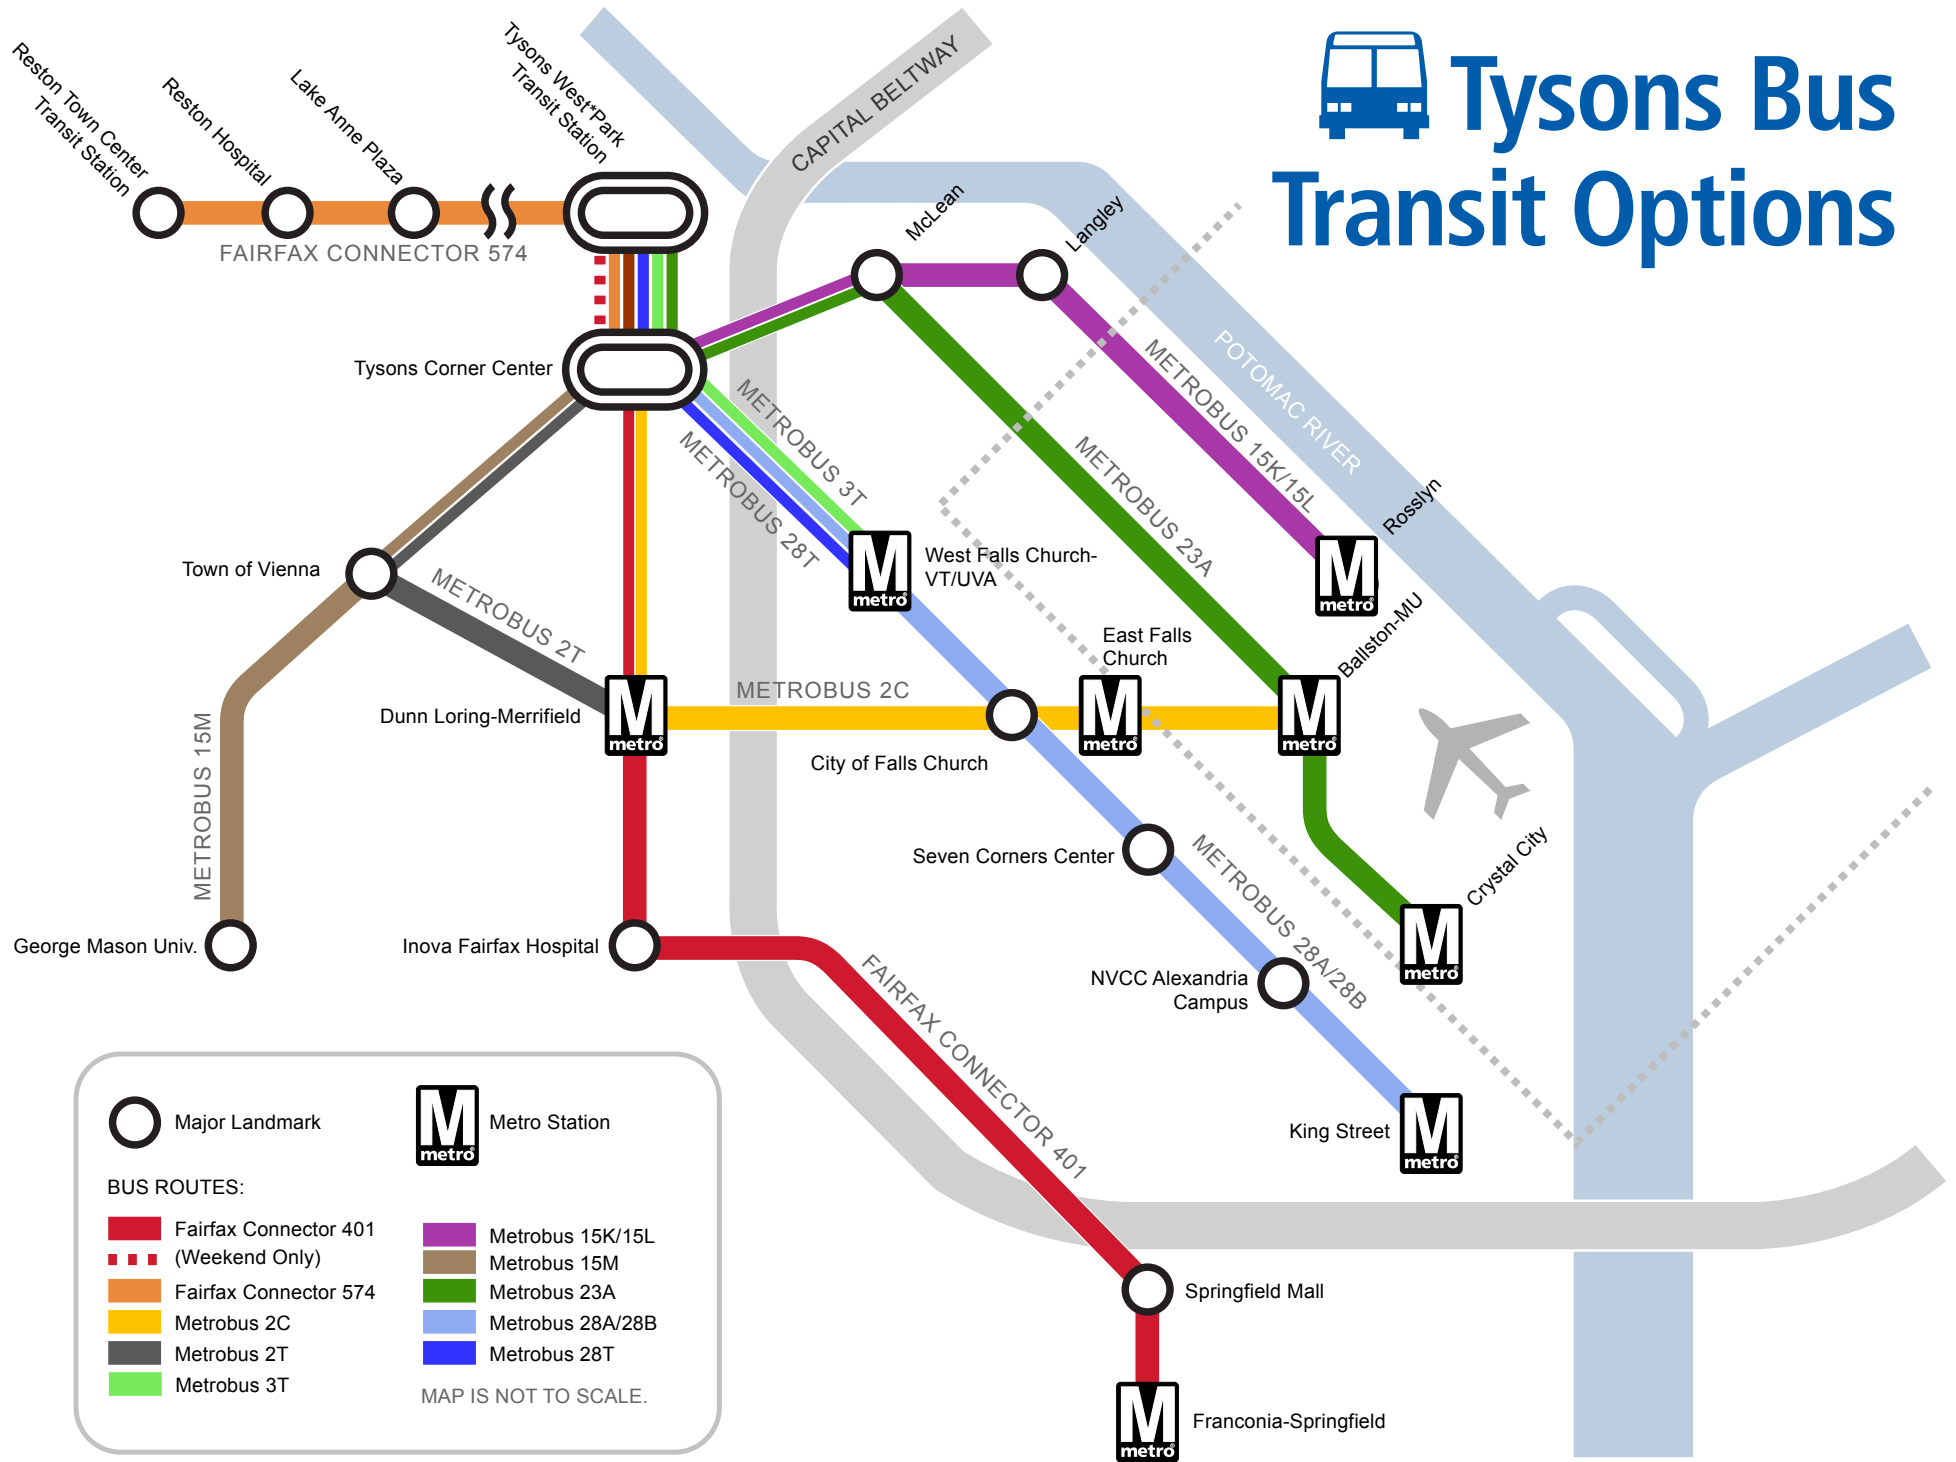

Tysons Bus Transit Options

Legend:

- Major Landmark
- Metro Station

BUS ROUTES:

- Fairfax Connector 401
- (Weekend Only)
- Fairfax Connector 574
- Metrobus 2C
- Metrobus 2T
- Metrobus 3T
- Metrobus 15K/15L
- Metrobus 15M
- Metrobus 23A
- Metrobus 28A/28B
- Metrobus 28T

MAP IS NOT TO SCALE.